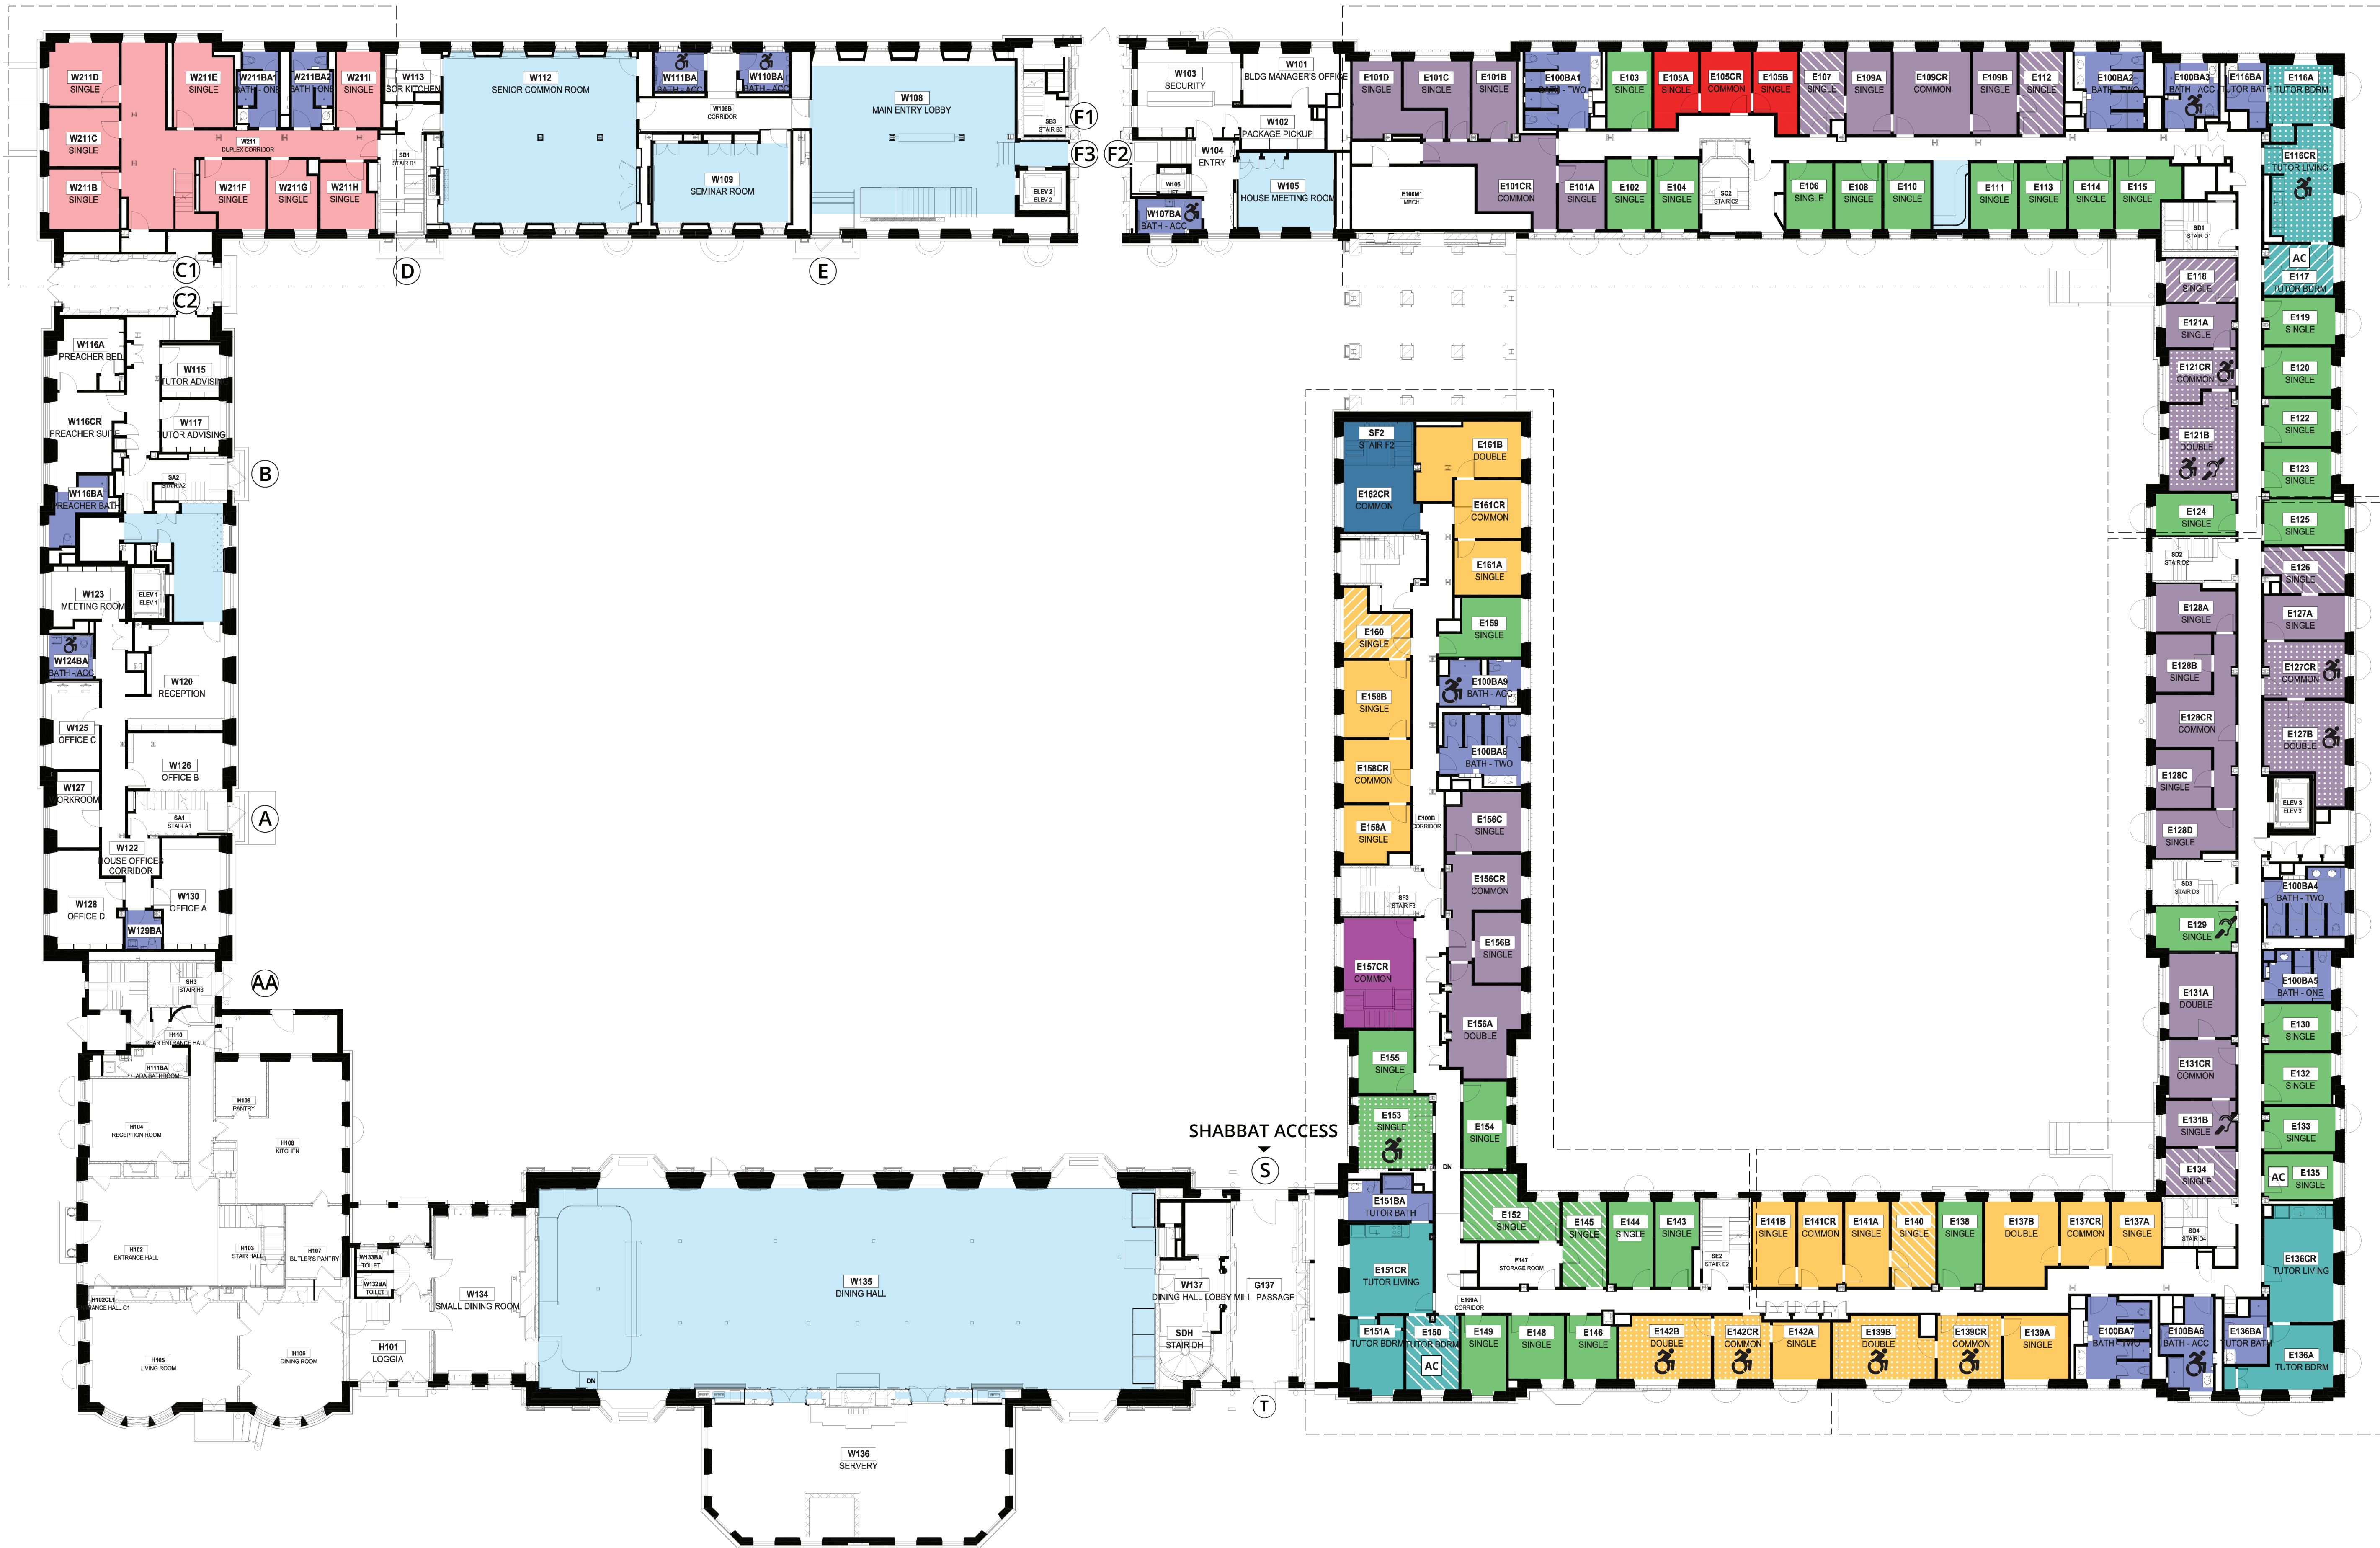

LOWELL HOUSE: LEVEL 1

- TUTOR COMMUNITY
- ♿ ACCESSIBLE
- 👂 EQUIPPED FOR HEARING IMPAIRMENTS
- AC AIR CONDITIONED STUDENT ROOM
- PCA SUITE
- SOCIAL
- BATHROOM
- HALL SINGLE
- CONVERTIBLE DOUBLE (LOWELL DOUBLE)
- TWO PERSON SUITE
- ACCESSIBLE ROOM
- THREE PERSON SUITE
- ACCESSIBLE ROOM
- FOUR PERSON SUITE
- CONVERTIBLE ROOM
- ACCESSIBLE ROOM
- FIVE PERSON SUITE
- ACCESSIBLE ROOM
- SIX PERSON SUITE
- ACCESSIBLE ROOM
- SEVEN PERSON SUITE
- ACCESSIBLE ROOM
- EIGHT PERSON SUITE
- ACCESSIBLE ROOM
- NINE PERSON SUITE
- ACCESSIBLE ROOM
- TEN PERSON SUITE
- ACCESSIBLE ROOM
- TUTOR SUITE
- CONVERTIBLE ROOM
- ACCESSIBLE TUTOR SUITE