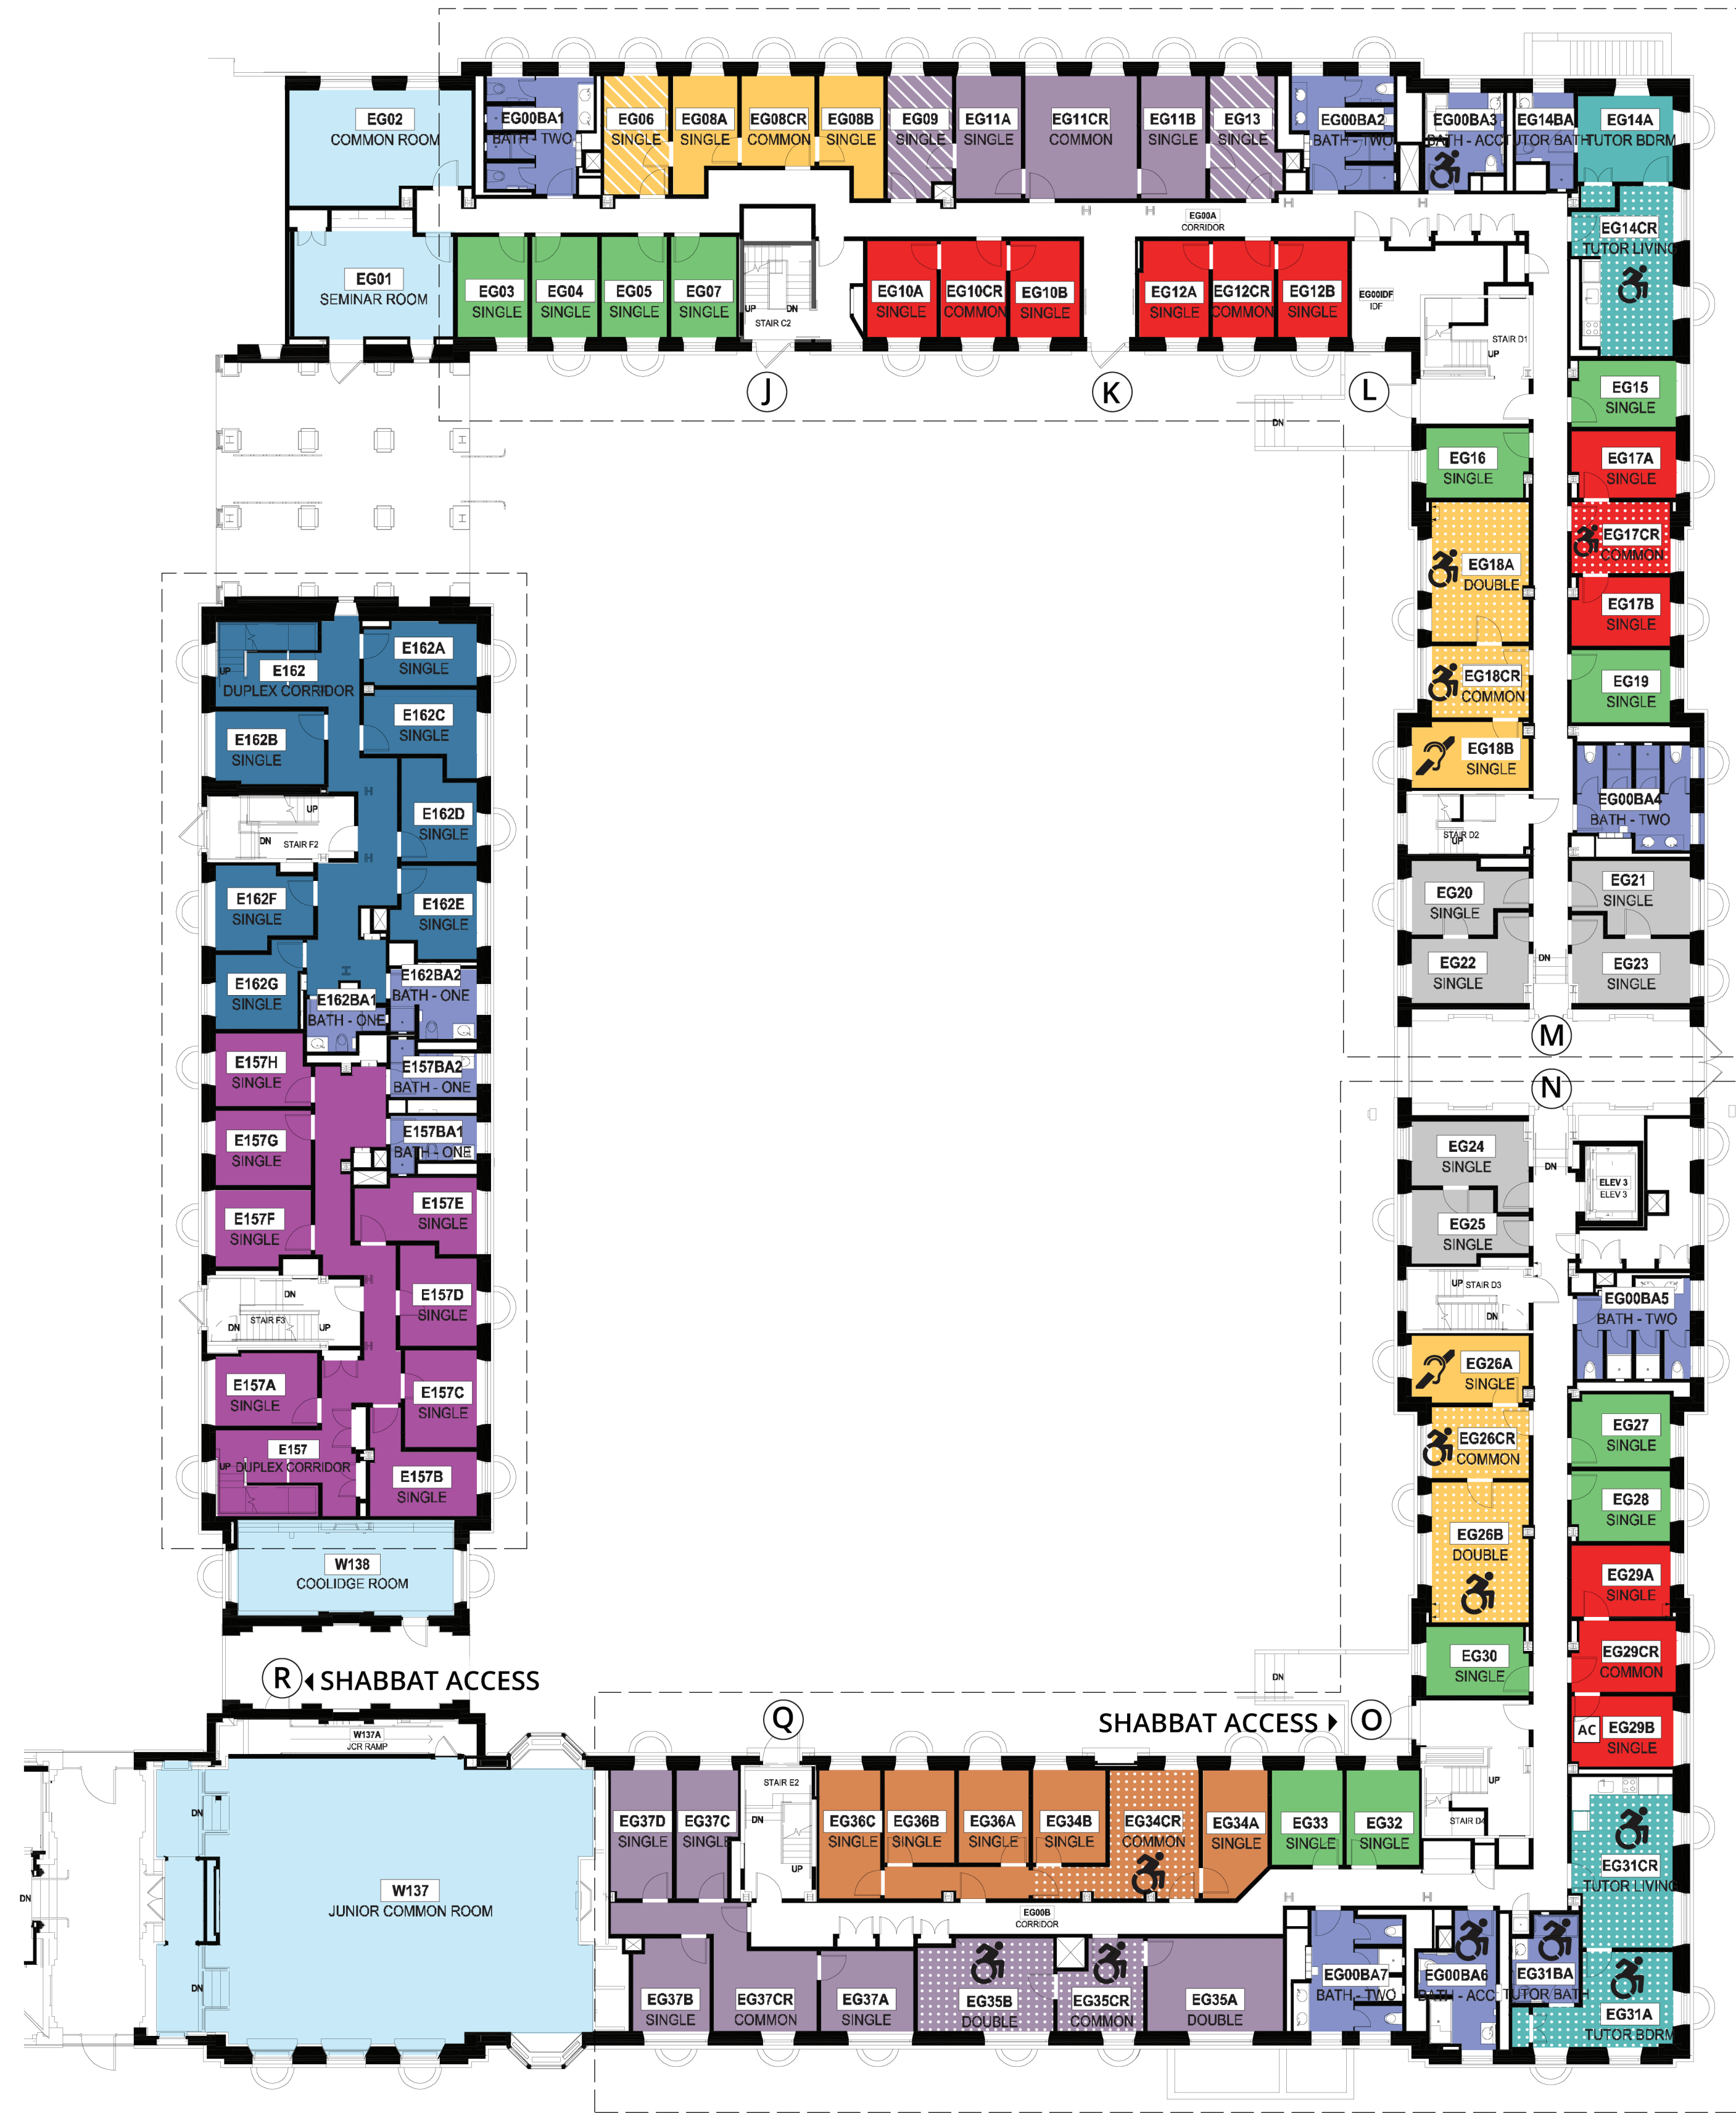

LOWELL HOUSE: LEVEL G

- TUTOR COMMUNITY
- ACCESSIBLE
- EQUIPPED FOR HEARING IMPAIRMENTS
- AIR CONDITIONED STUDENT ROOM
- PCA SUITE
- SOCIAL
- BATHROOM
- HALL SINGLE
- CONVERTIBLE DOUBLE (LOWELL DOUBLE)
- TWO PERSON SUITE
- ACCESSIBLE ROOM
- THREE PERSON SUITE
- CONVERTIBLE ROOM
- ACCESSIBLE ROOM
- FOUR PERSON SUITE
- CONVERTIBLE ROOM
- ACCESSIBLE ROOM
- FIVE PERSON SUITE
- ACCESSIBLE ROOM
- SIX PERSON SUITE
- ACCESSIBLE ROOM
- SEVEN PERSON SUITE
- ACCESSIBLE ROOM
- EIGHT PERSON SUITE
- ACCESSIBLE ROOM
- NINE PERSON SUITE
- ACCESSIBLE ROOM
- TEN PERSON SUITE
- ACCESSIBLE ROOM
- TUTOR SUITE
- CONVERTIBLE ROOM
- ACCESSIBLE TUTOR SUITE