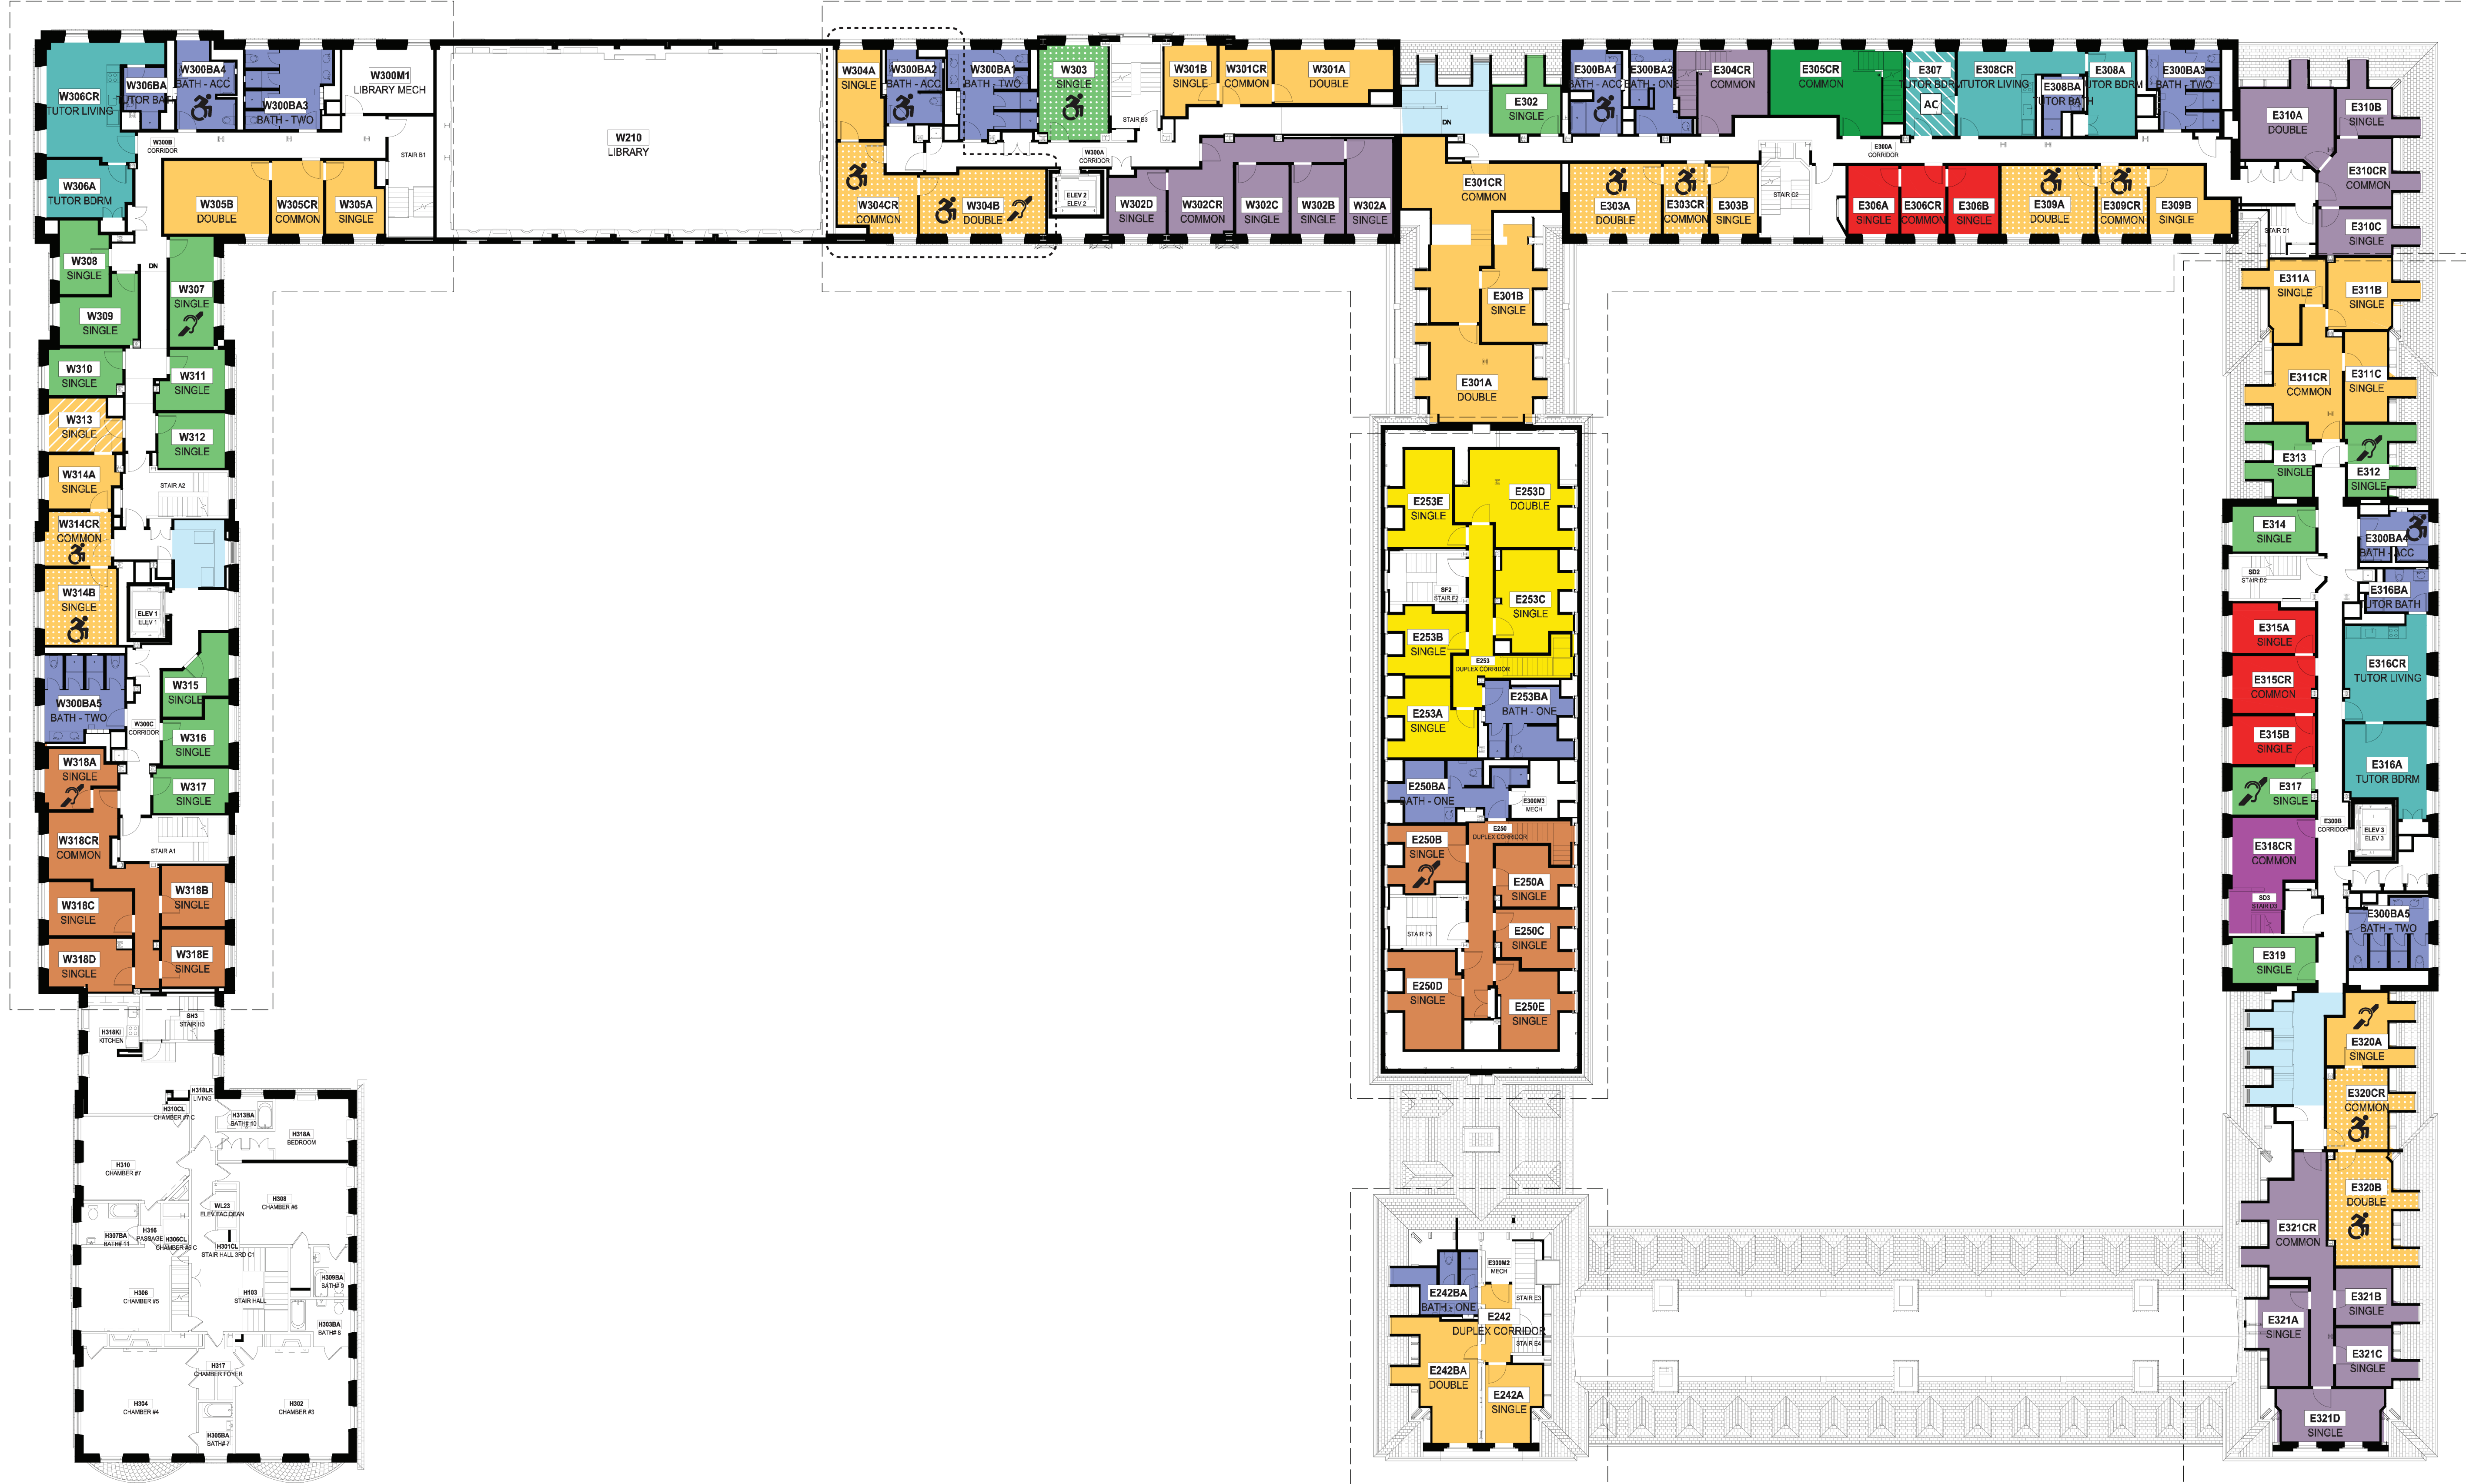

LOWELL HOUSE: LEVEL 3

- TUTOR COMMUNITY
- ACCESSIBLE
- EQUIPPED FOR HEARING IMPAIRMENTS
- AIR CONDITIONED STUDENT ROOM
- PCA SUITE
- SOCIAL
- BATHROOM
- HALL SINGLE
- CONVERTIBLE DOUBLE (LOWELL DOUBLE)
- TWO PERSON SUITE
- ACCESSIBLE ROOM
- THREE PERSON SUITE
- CONVERTIBLE ROOM
- ACCESSIBLE ROOM
- FOUR PERSON SUITE
- CONVERTIBLE ROOM
- ACCESSIBLE ROOM
- FIVE PERSON SUITE
- ACCESSIBLE ROOM
- SIX PERSON SUITE
- ACCESSIBLE ROOM
- SEVEN PERSON SUITE
- ACCESSIBLE ROOM
- EIGHT PERSON SUITE
- ACCESSIBLE ROOM
- NINE PERSON SUITE
- ACCESSIBLE ROOM
- TEN PERSON SUITE
- ACCESSIBLE ROOM
- TUTOR SUITE
- CONVERTIBLE ROOM
- ACCESSIBLE TUTOR SUITE